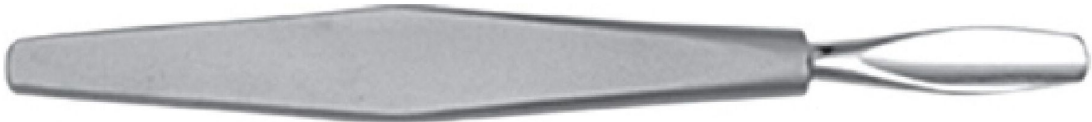

Art No. 9235
Pusher/Knife Stainless Steel 14cm

Art No. 9240
Pusher Stainless Steel 10cm

Art No. 9245
Cleaner Stainless Steel 10cm

Art No. 9250
Knife Stainless Steel 10cm

Art No. 9255
Pusher/Knife Stainless Steel 9cm