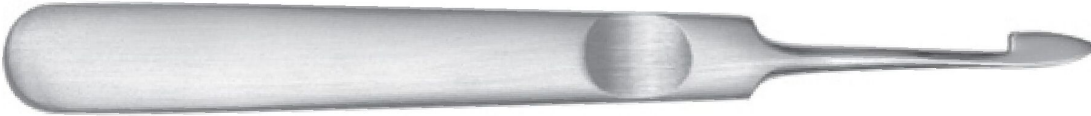

Art No. 9185
Cleaner Stainless Steel 11.8cm

Art No. 9190
Knife Stainless Steel 11.8cm