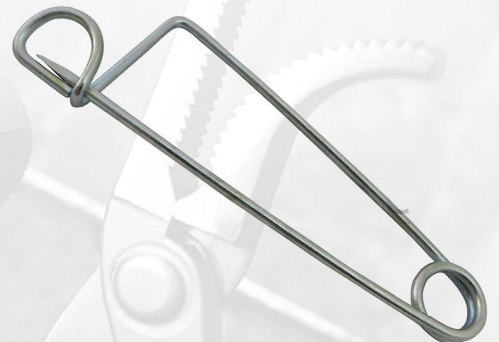

VI-VI-1094
Sand Rope Carriers Light PTT

VI-VI-1095
Marking Number Aluminium
6cm , 8cm , 10cm, 12cm, 14cm

VI-VI-1096
O.B. Chain Handle SS

VI-VI-1097
Shepherd Crook Aluminium

VI-VI-1098
Cliving Chain with Two Adjustable Handle 150 cm. LONG CSNP

VI-VI-1099
Spare Valve Aluminium

VI-VI-1100
Meet Hook Large SS

VI-VI-1101
Meet Hook Medium SS

VI-VI-1102
Meet Hook Small SS

VI-VI-1103
O.B Chain Handle SS

VI-VI-1104
Brass Tap H-087 Brass Hose Line

VI-VI-1105
Wire Clip CSNP

VI-VI-1106
Wire Saw Handles CSNP

VI-VI-1107
Wire Saw Handle CSNP

VI-VI-1108
Wire Saw Handel SS, CSNP

VI-VI-1109
Krey Obstetric Hook SS 21 cm

VI-VI-1110
Shepherd Shovel Pointed SS

VI-VI-1111
Shepherd Shovel Round SS