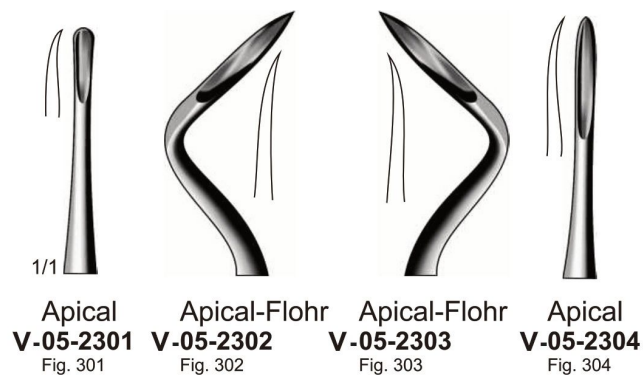

Example : RS-05-0701E

If you wish to order a particular type (A, B, C, D, E, F and G) of handle with all instruments, please mention that type in your purchase order.

Example : Please use handle C for all Scalers.

Bein
V-05-0102 - V-05-0304
 13.5 cm/ 5 1/4"

V-05-0102 2mm **V-05-0103** 3mm **V-05-0104** 4mm **V-05-0203** 3mm **V-05-0204** 4mm **V-05-0303** 3mm **V-05-0304** 4mm

V-05-0403 3 mm **V-05-0445** 4.5 mm

V-05-0503 3mm **V-05-0603** 3mm

Hylin
V-05-0403 - V-05-0603
 14 cm/ 5 1/2"

Friedmann
V-05-0701 - V-05-0703
 14 cm/ 5 1/2"

V-05-0701 Fig.1 **V-05-0702** Fig.2 **V-05-0703** Fig.3

Coupland
V-05-0801 - V-05-0803
 14 cm/ 5 1/2"

V-05-0801 2mm **V-05-0802** 2.5mm **V-05-0803** 3mm

Winter
V-05-2801 - V-05-3314

Walter F. Barry
V-05-4320 - V-05-4371

Krallengnber
V-05-4401

Krallengnber
V-05-4402

Lecluse
V-05-4501

Pott
V-05-4604 - V-05-4602