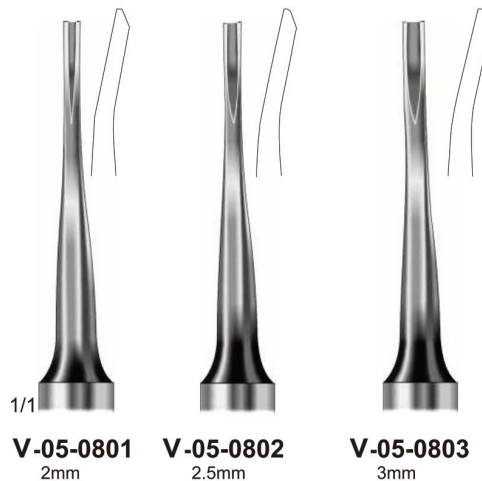

Example : RS-05-0701E

If you wish to order a particular type (A, B, C, D, E, F and G) of handle with all instruments, please mention that type in your purchase order.

Example : Please use handle C for all Scalers.

Bein
V-05-0102 - V-05-0304
 13.5 cm/ 5 1/4"

V-05-0102 2mm **V-05-0103** 3mm **V-05-0104** 4mm **V-05-0203** 3mm **V-05-0204** 4mm **V-05-0303** 3mm **V-05-0304** 4mm

V-05-0403 3 mm **V-05-0445** 4.5 mm

V-05-0503 3mm **V-05-0603** 3mm

Hylin
V-05-0403 - V-05-0603
 14 cm/ 5 1/2"

Friedmann
V-05-0701 - V-05-0703
 14 cm/ 5 1/2"

V-05-0701 Fig.1 **V-05-0702** Fig.2 **V-05-0703** Fig.3

Coupland
V-05-0801 - V-05-0803
 14 cm/ 5 1/2"

V-05-0801 2mm **V-05-0802** 2.5mm **V-05-0803** 3mm

Winter
V-05-2801 - V-05-3314

Walter F. Barry
V-05-4320 - V-05-4371

Krallengnber
V-05-4401

Krallengnber
V-05-4402

Lecluse
V-05-4501

Pott
V-05-4604 - V-05-4602