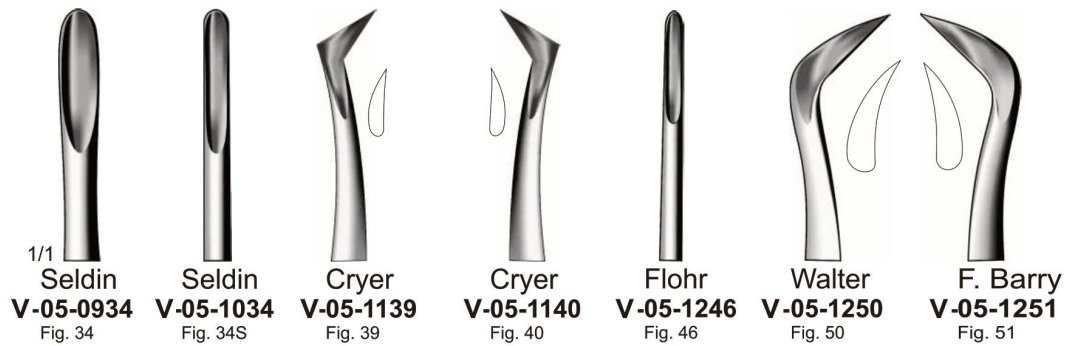

Example : RS-05-0701E

If you wish to order a particular type (A, B, C, D, E, F and G) of handle with all instruments, please mention that type in your purchase order.

Example : Please use handle C for all Scalers.

Bein
V-05-0102 - V-05-0304
 13.5 cm/ 5 1/4"

V-05-0102 2mm **V-05-0103** 3mm **V-05-0104** 4mm **V-05-0203** 3mm **V-05-0204** 4mm **V-05-0303** 3mm **V-05-0304** 4mm

V-05-0403 3 mm **V-05-0445** 4.5 mm

V-05-0503 3mm **V-05-0603** 3mm

Hylin
V-05-0403 - V-05-0603
 14 cm/ 5 1/2"

Friedmann
V-05-0701 - V-05-0703
 14 cm/ 5 1/2"

V-05-0701 Fig.1 **V-05-0702** Fig.2 **V-05-0703** Fig.3

Coupland
V-05-0801 - V-05-0803
 14 cm/ 5 1/2"

V-05-0801 2mm **V-05-0802** 2.5mm **V-05-0803** 3mm

Winter
V-05-2801 - V-05-3314

Walter F. Barry
V-05-4320 - V-05-4371

Krallengnber
V-05-4401

Krallengnber
V-05-4402

Lecluse
V-05-4501

Pott
V-05-4604 - V-05-4602