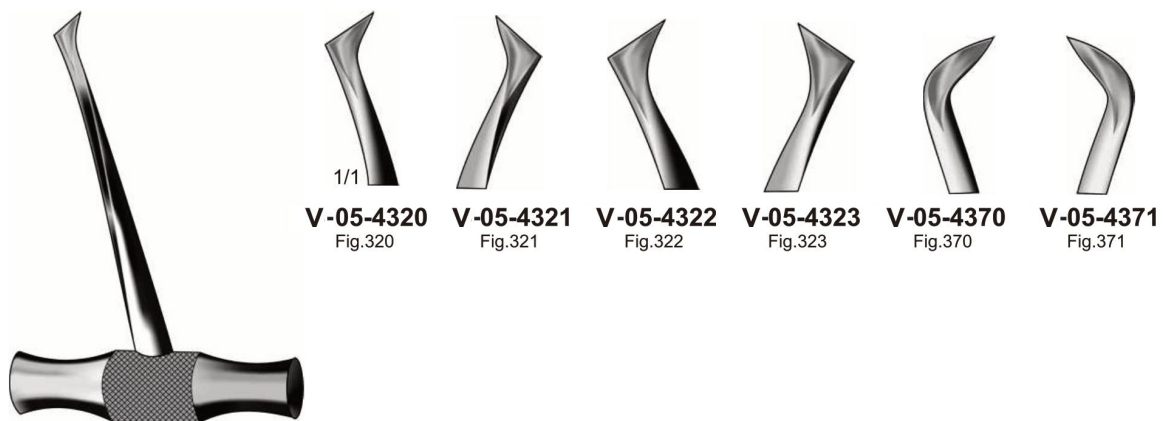

CH 05

Root Elevators
Wurzelheber
Elevadores para raices
Elévateurs à racines
Leve per radici

Choice of Handles for Root Elevators.

If you wish to order a different type (A, B, C, D, E, F and G) of handle for a particular product, please mention that type with the code number of that product.

Bein
V-05-0102 - V-05-0304
 13.5 cm/ 5 1/4"

V-05-0102 2mm **V-05-0103** 3mm **V-05-0104** 4mm **V-05-0203** 3mm **V-05-0204** 4mm **V-05-0303** 3mm **V-05-0304** 4mm

V-05-0403 3 mm **V-05-0445** 4.5 mm

V-05-0503 3mm **V-05-0603** 3mm

Hylin
V-05-0403 - V-05-0603
 14 cm/ 5 1/2"

Friedmann
V-05-0701 - V-05-0703
 14 cm/ 5 1/2"

V-05-0701 Fig.1 **V-05-0702** Fig.2 **V-05-0703** Fig.3

Coupland
V-05-0801 - V-05-0803
 14 cm/ 5 1/2"

V-05-0801 2mm **V-05-0802** 2.5mm **V-05-0803** 3mm

Winter
V-05-2801 - V-05-3314

Walter F. Barry
V-05-4320 - V-05-4371

Krallengnber
V-05-4401

Krallengnber
V-05-4402

Lecluse
V-05-4501

Pott
V-05-4604 - V-05-4602