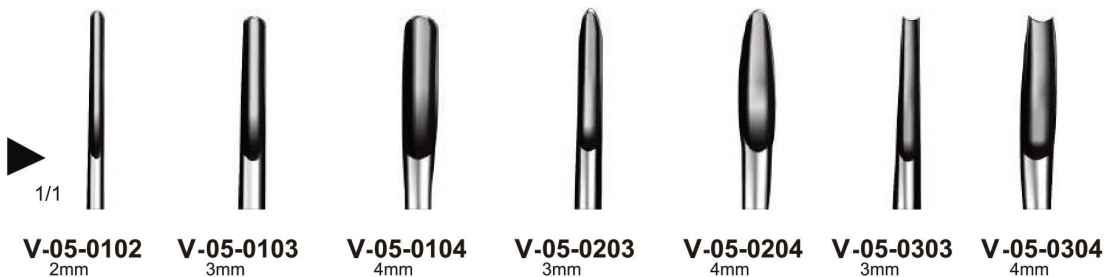

CH 05

Root Elevators
Wurzelheber
Elevadores para raices
Elévateurs à racines
Leve per radici

Choice of Handles for Root Elevators.

If you wish to order a different type (A, B, C, D, E, F and G) of handle for a particular product, please mention that type with the code number of that product.

Example : RS-05-0701E

If you wish to order a particular type (A, B, C, D, E, F and G) of handle with all instruments, please mention that type in your purchase order.

Example : Please use handle C for all Scalers.

Bein
V-05-0102 - V-05-0304
 13.5 cm/ 5 1/4"

V-05-0102 2mm **V-05-0103** 3mm **V-05-0104** 4mm **V-05-0203** 3mm **V-05-0204** 4mm **V-05-0303** 3mm **V-05-0304** 4mm

V-05-0403 3 mm **V-05-0445** 4.5 mm

V-05-0503 3mm **V-05-0603** 3mm

Hylin
V-05-0403 - V-05-0603
 14 cm/ 5 1/2"

Friedmann
V-05-0701 - V-05-0703
 14 cm/ 5 1/2"

V-05-0701 Fig.1 **V-05-0702** Fig.2 **V-05-0703** Fig.3

Coupland
V-05-0801 - V-05-0803
 14 cm/ 5 1/2"

V-05-0801 2mm **V-05-0802** 2.5mm **V-05-0803** 3mm