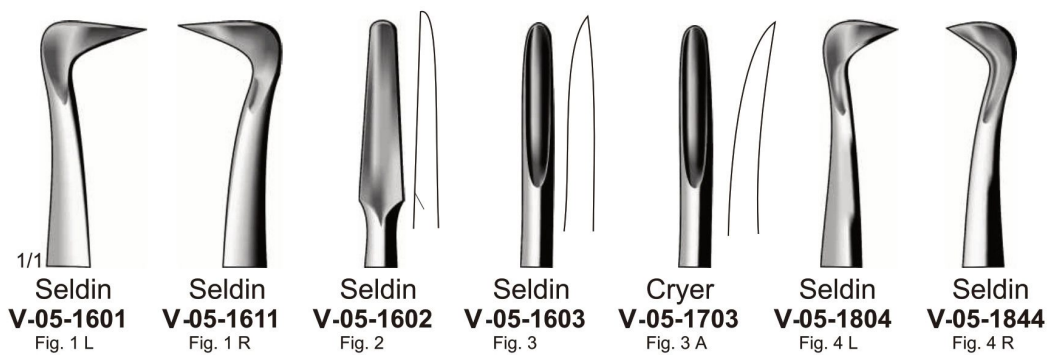

Example : RS-05-0701E

If you wish to order a particular type (A, B, C, D, E, F and G) of handle with all instruments, please mention that type in your purchase order.

Example : Please use handle C for all Scalers.

Bein
V-05-0102 - V-05-0304
 13.5 cm/ 5 1/4"

V-05-0102 2mm **V-05-0103** 3mm **V-05-0104** 4mm **V-05-0203** 3mm **V-05-0204** 4mm **V-05-0303** 3mm **V-05-0304** 4mm

V-05-0403 3 mm **V-05-0445** 4.5 mm

V-05-0503 3mm **V-05-0603** 3mm

Hylin
V-05-0403 - V-05-0603
 14 cm/ 5 1/2"

Friedmann
V-05-0701 - V-05-0703
 14 cm/ 5 1/2"

V-05-0701 Fig.1 **V-05-0702** Fig.2 **V-05-0703** Fig.3

Coupland
V-05-0801 - V-05-0803
 14 cm/ 5 1/2"

V-05-0801 2mm **V-05-0802** 2.5mm **V-05-0803** 3mm

Winter
V-05-2801 - V-05-3314

Walter F. Barry
V-05-4320 - V-05-4371

Krallengnber
V-05-4401

Krallengnber
V-05-4402

Lecluse
V-05-4501

Pott
V-05-4604 - V-05-4602